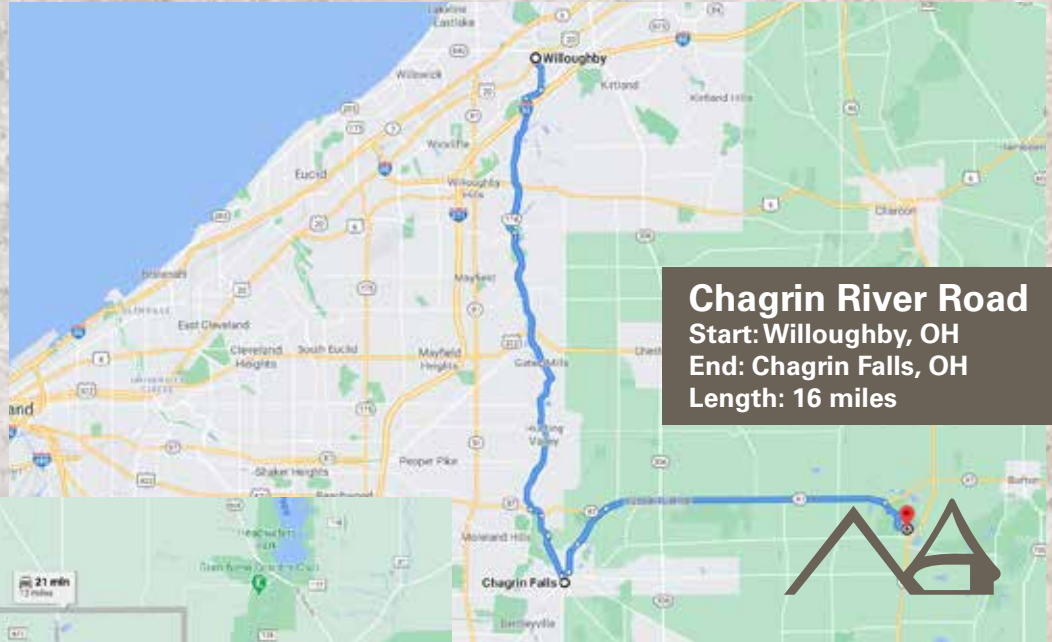

## Get Ready To Roam *scenic drives*

Few things are as exhilarating as exploring the open road. Punderson Manor is in close proximity to the heart of **Amish Country** in stunning **Geauga County** and close to many scenic roads to roam. Punderson Manor is the perfect overnight destination for your next car club or motorcycle gathering.

**Chagrin River Road**  
Start: Willoughby, OH  
End: Chagrin Falls, OH  
Length: 16 miles

**Amish Hospitality Route**  
Start: Punderson Manor  
End: Middlefield, OH  
Self Guided Tour to experience a 'sampling' of our local Amish Businesses.