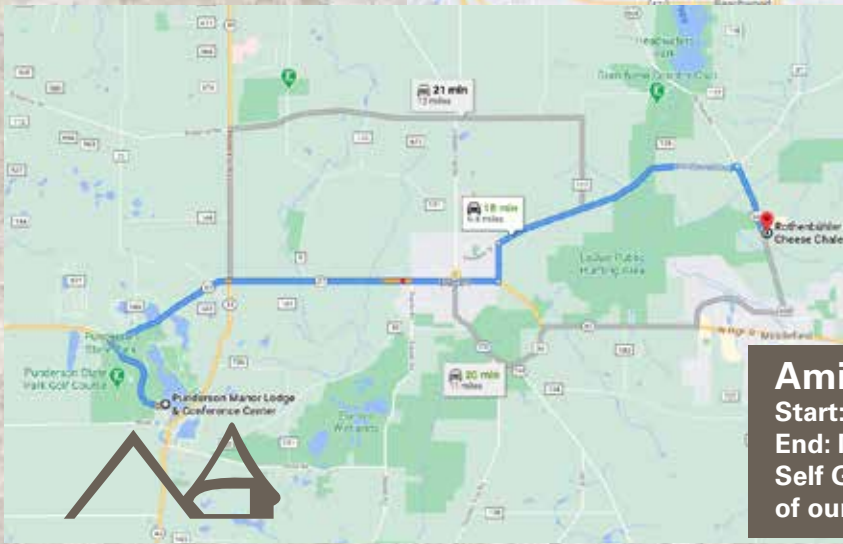

## Get Ready To Roam *scenic drives*

Few things are as exhilarating as exploring the open road. Punderson Manor is in close proximity to the heart of **Amish Country** in stunning **Geauga County** and close to many scenic roads to roam. Punderson Manor is the perfect overnight destination for your next car club or motorcycle gathering.

**Chagrin River Road**  
Start: Willoughby, OH  
End: Chagrin Falls, OH  
Length: 16 miles

**Amish Hospitality Route**  
Start: Punderson Manor  
End: Middlefield, OH  
Self Guided Tour to experience a 'sampling' of our local Amish Businesses.